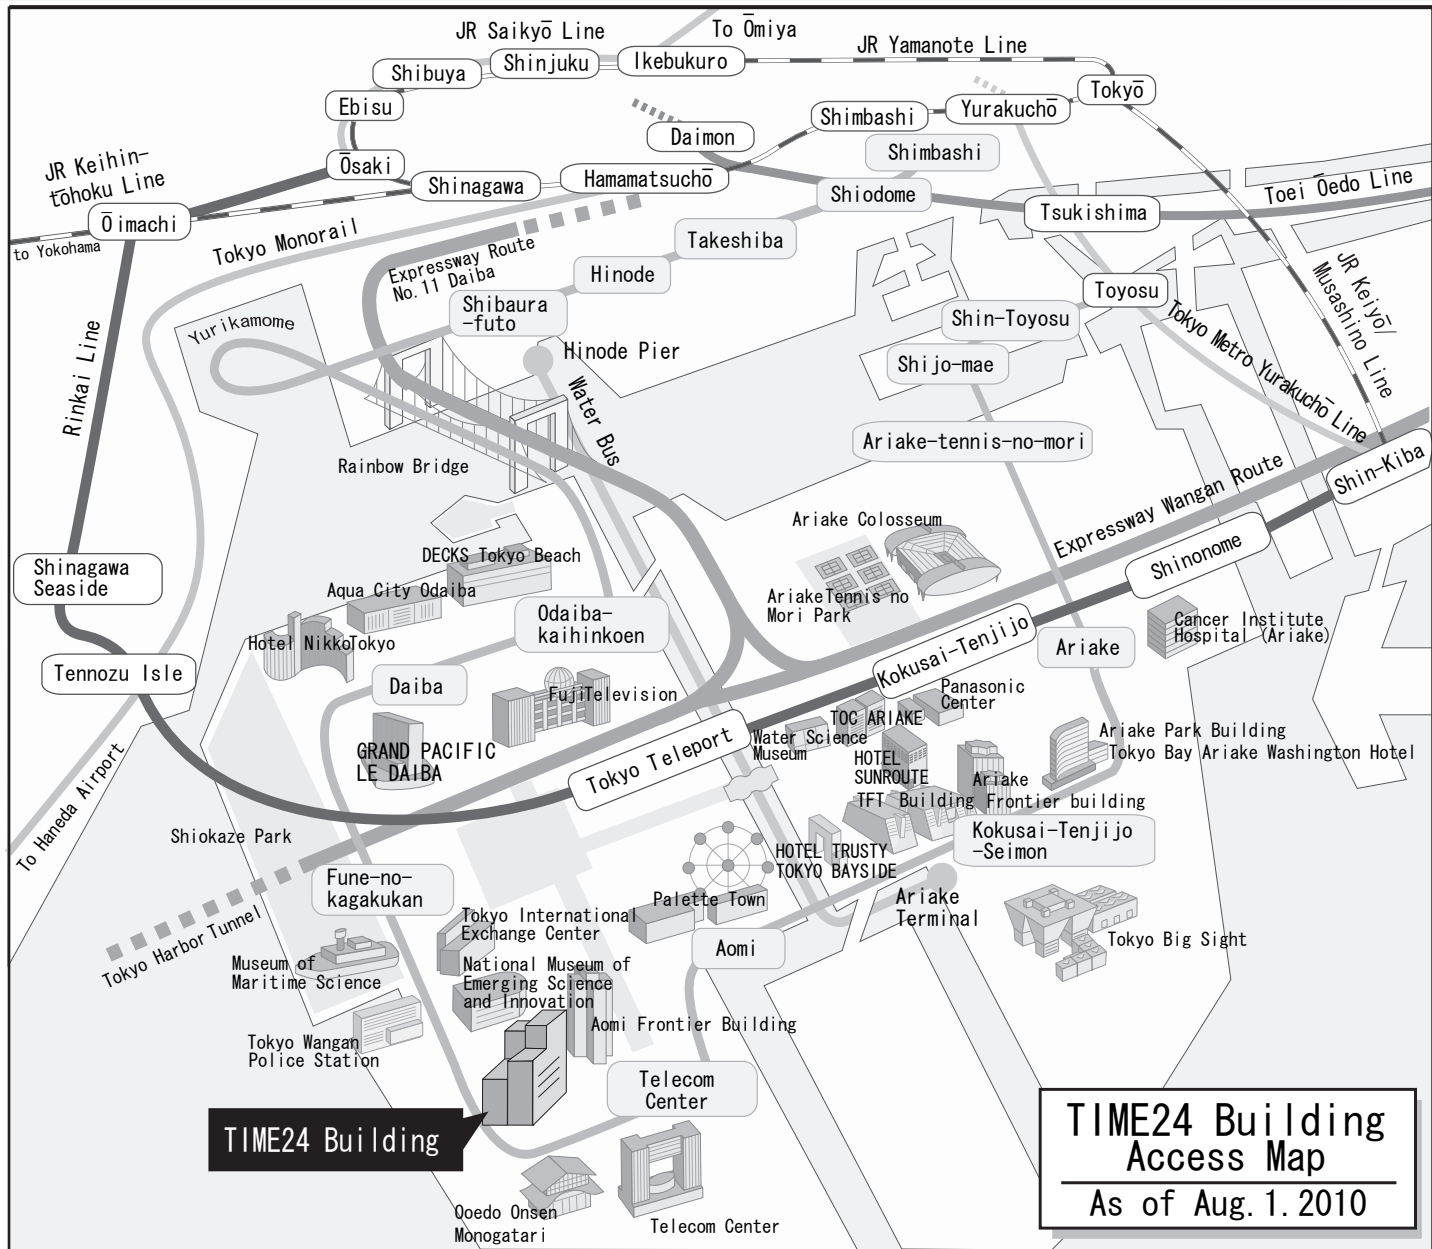

# ● Access to TIME24 Building

**TIME24 Building Access Map**  
As of Aug. 1. 2010

## Car

## Rinkai line

※ Direct service at Osaki to JR Saikyō Line  
Kokusai-Tenjijo Sta. → JR Shibuya Sta. (approx. 18 minutes), JR Shinjuku Sta. (approx. 23 minutes), JR Ōmiya Sta. (approx. 53 minutes)

## Toei Bus