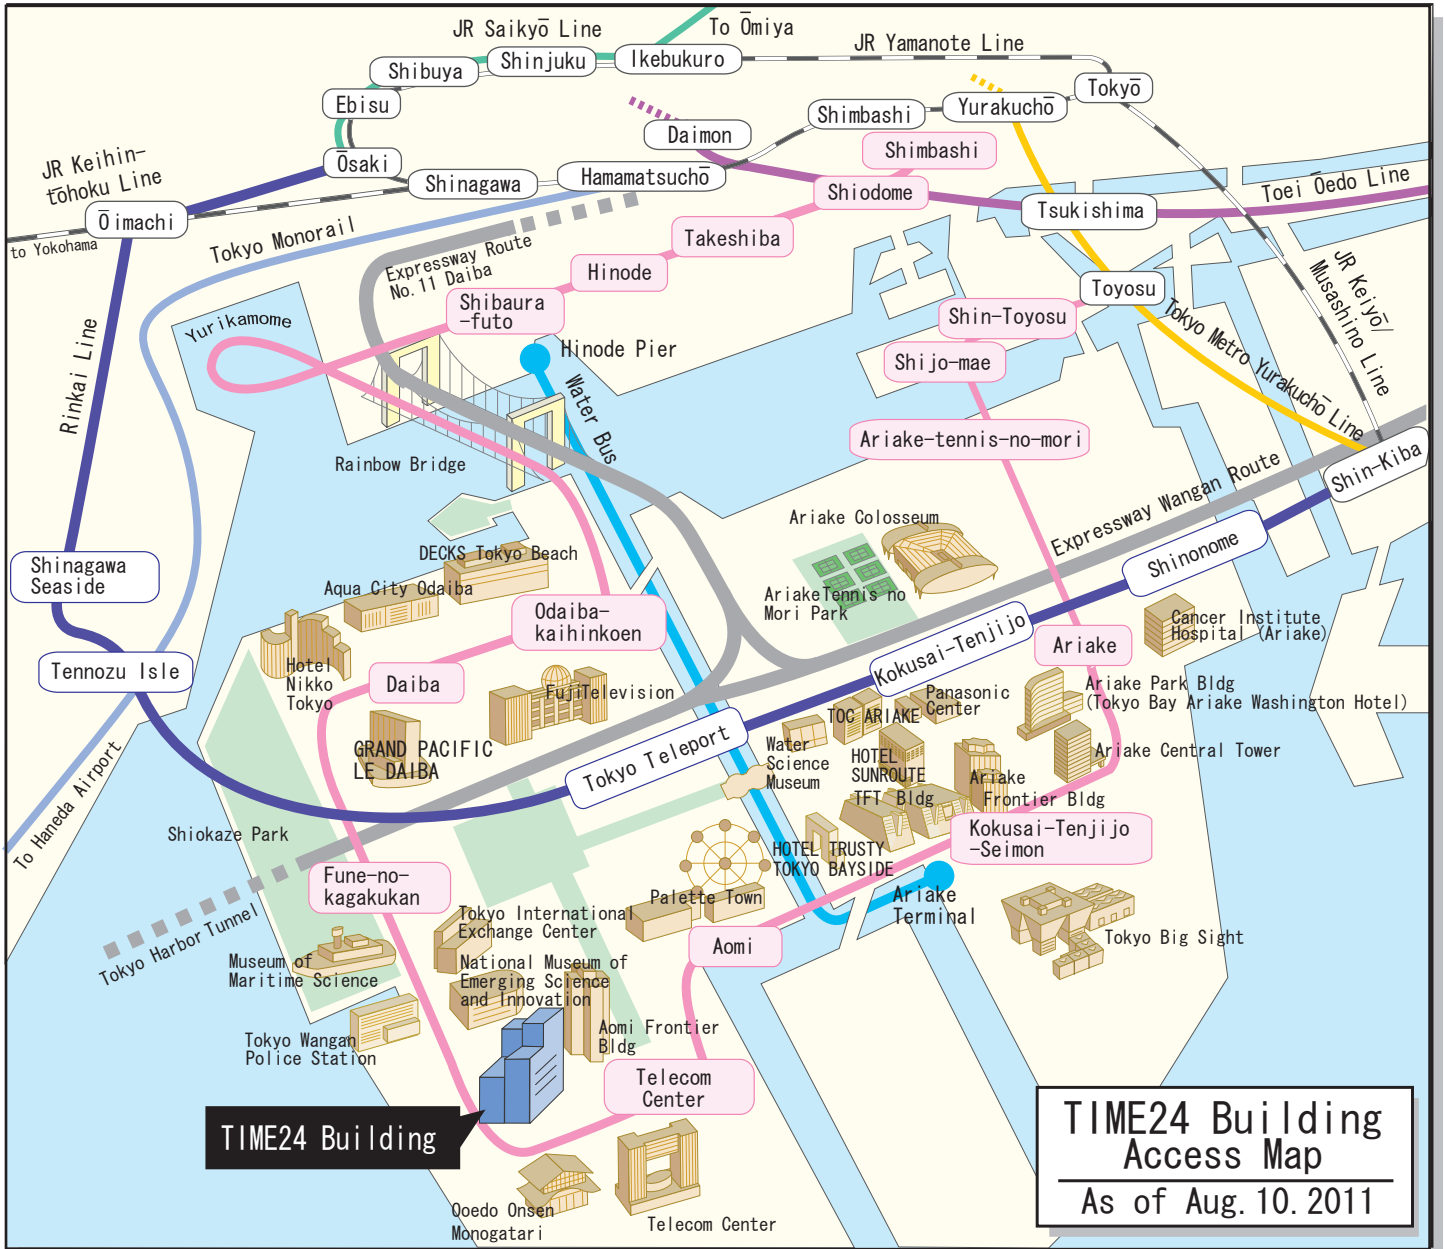

Access to TIME24 Building

Yurikamome

Car

Rinkai line

※ Direct service at Osaki to JR Saikyō Line
 Kokusai-Tenjijo Sta. → JR Shibuya Sta. (approx. 18 minutes), JR Shinjuku Sta. (approx. 23 minutes), JR Ōmiya Sta. (approx. 53 minutes)

Toei Bus