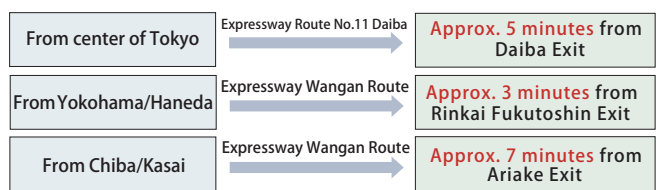

Access to TIME24 Building

Yurikamome

Car

Rinkai line

※ Direct service at Osaki to JR Saikyō Line
 Kokusai-Tenjijo Sta. → JR Shibuya Sta. (approx. 18 minutes), JR Shinjuku Sta. (approx. 23 minutes), JR Ōmiya Sta. (approx. 53 minutes)