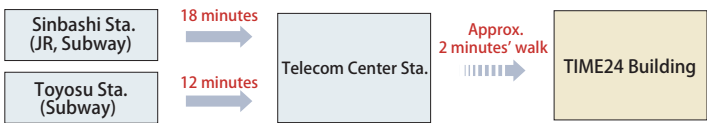

Access to TIME24 Building

Yurikamome

Car

Rinkai line

※ Direct service at Osaki to JR Saikyō Line
 Kokusai-Tenjijo Sta. → JR Shibuya Sta. (approx. 18 minutes), JR Shinjuku Sta. (approx. 23 minutes), JR Ōmiya Sta. (approx. 53 minutes)