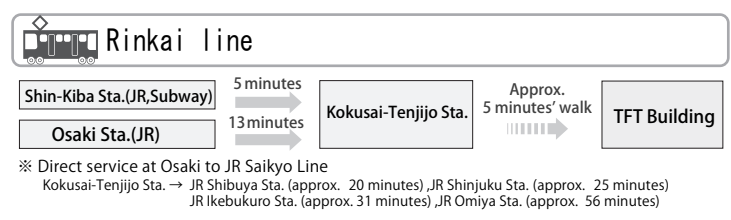

● Access to TFT (Tokyo Fashion Town) Building

TFT Building
TFT Building
Access Map
 As of Aug. 1. 2010

※ It suspends on Monday & Tuesday. (Holiday is operated)