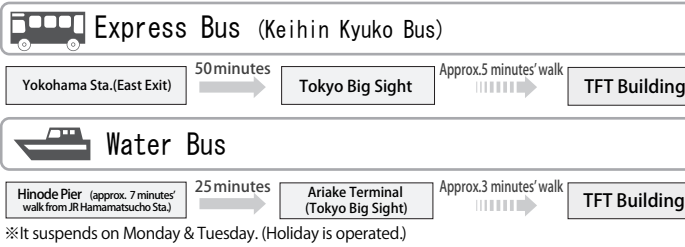

● Access to TFT (Tokyo Fashion Town) Building

TFT Building
TFT Building
Access Map
 As of Aug. 1. 2010

※ It suspends on Monday & Tuesday. (Holiday is operated)