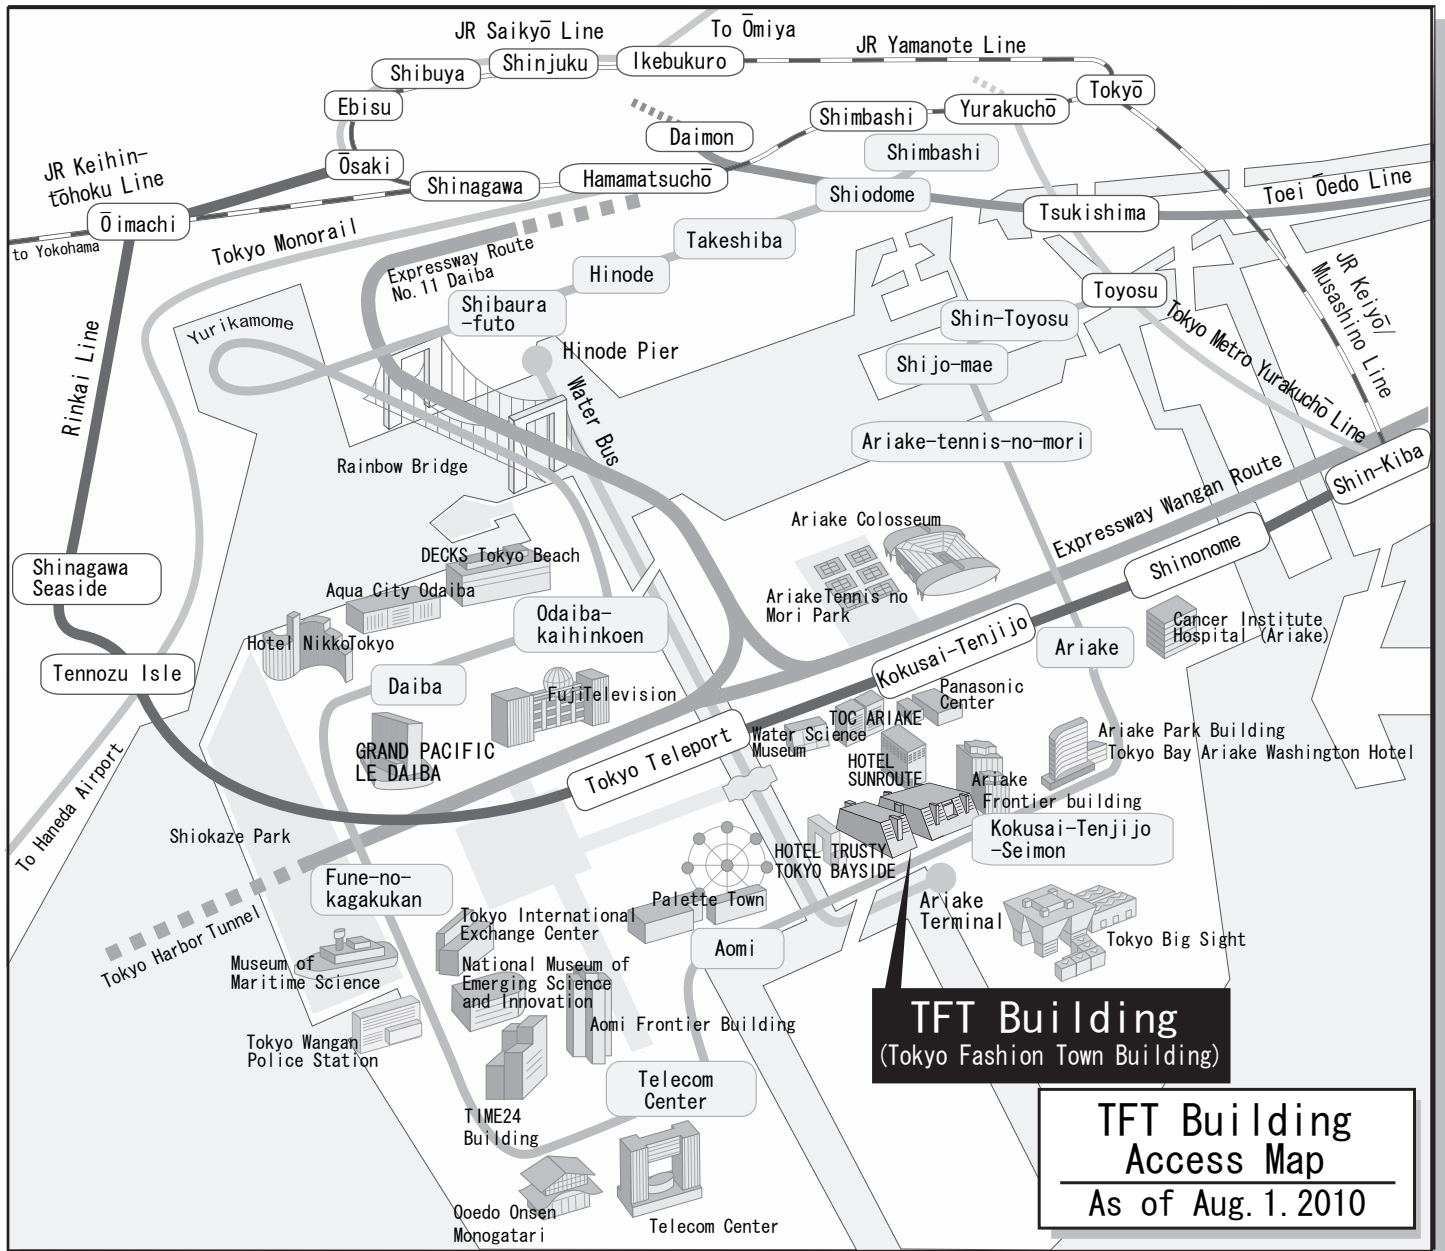

● Access to TFT (Tokyo Fashion Town) Building

TFT Building
TFT Building
Access Map
 As of Aug. 1. 2010

※ It suspends on Monday & Tuesday. (Holiday is operated)