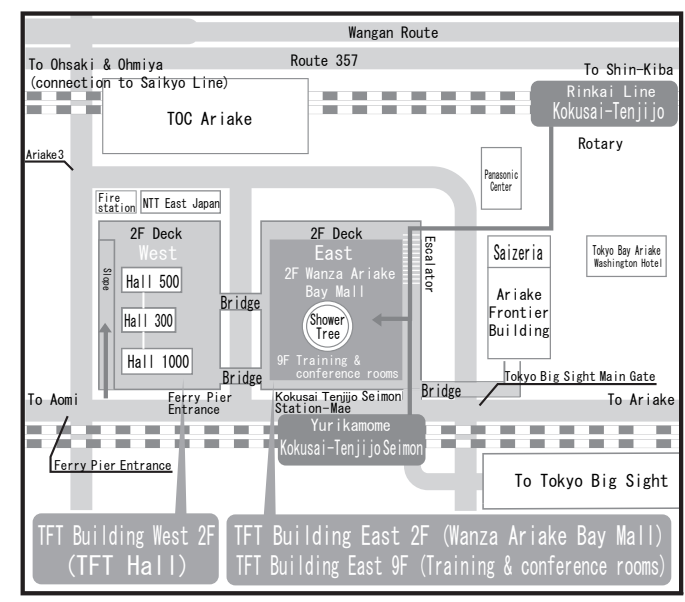

● Access to TFT (Tokyo Fashion Town) Building

TFT Building
TFT Building
Access Map
 As of Aug. 1. 2010

※ It suspends on Monday & Tuesday. (Holiday is operated)