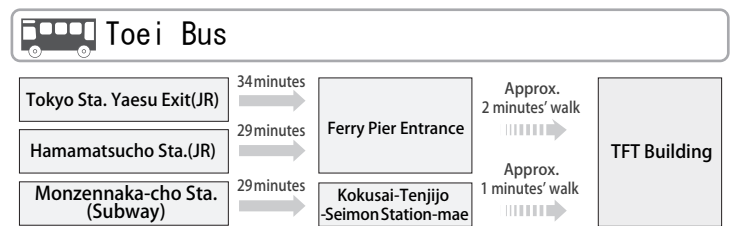

● Access to TFT (Tokyo Fashion Town) Building

TFT Building
TFT Building
Access Map
 As of Aug. 1. 2010

※ It suspends on Monday & Tuesday. (Holiday is operated)