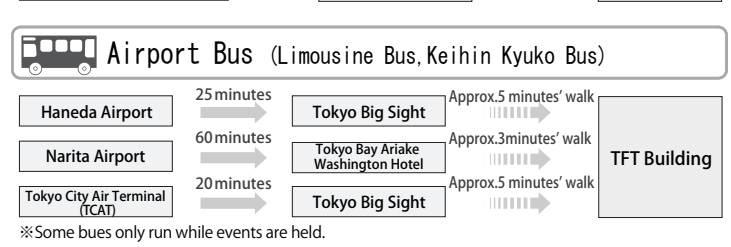

● Access to TFT (Tokyo Fashion Town) Building

TFT Building
TFT Building
Access Map
 As of Aug. 1. 2010

※ It suspends on Monday & Tuesday. (Holiday is operated)