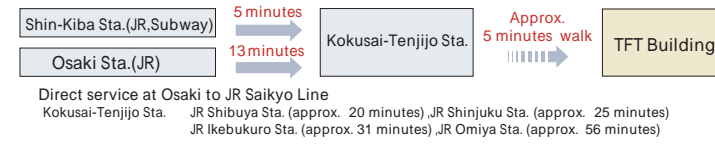

Rinkai line