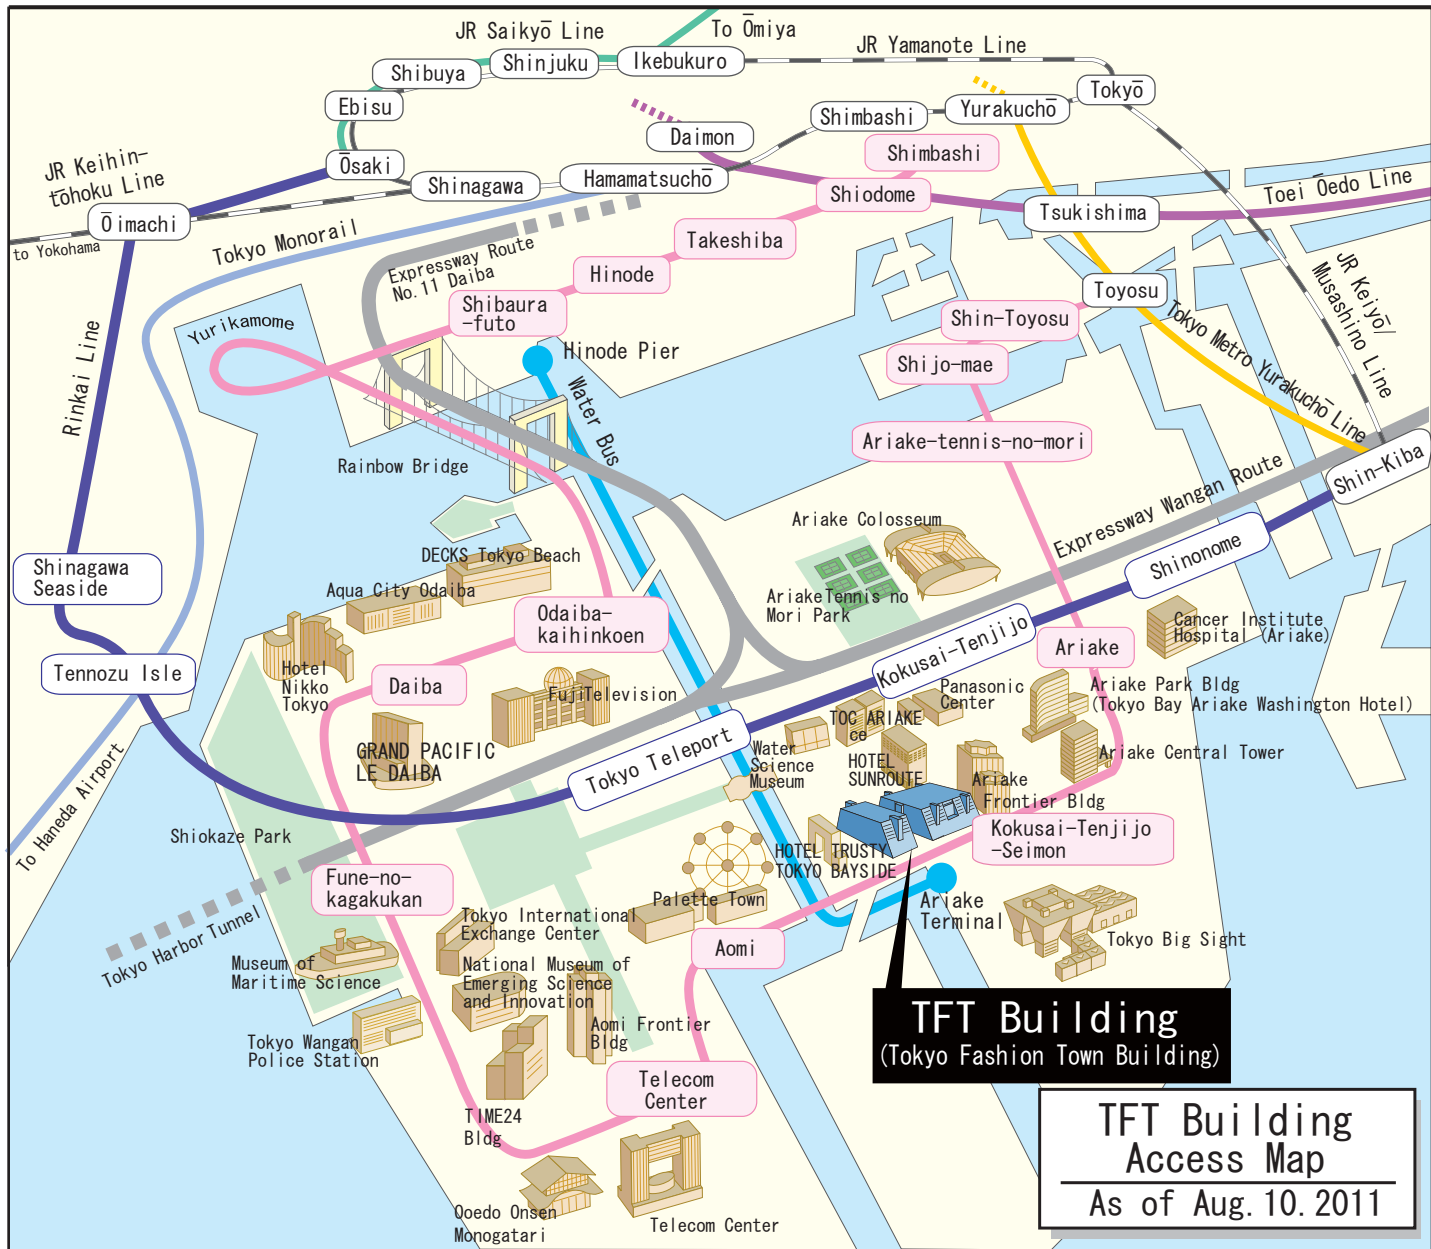

# Access to TFT (Tokyo Fashion Town) Building

**TFT Building Access Map**  
As of Aug. 10, 2011

## Express Bus (Keihin Kyuko Bus)

## Rinkai line