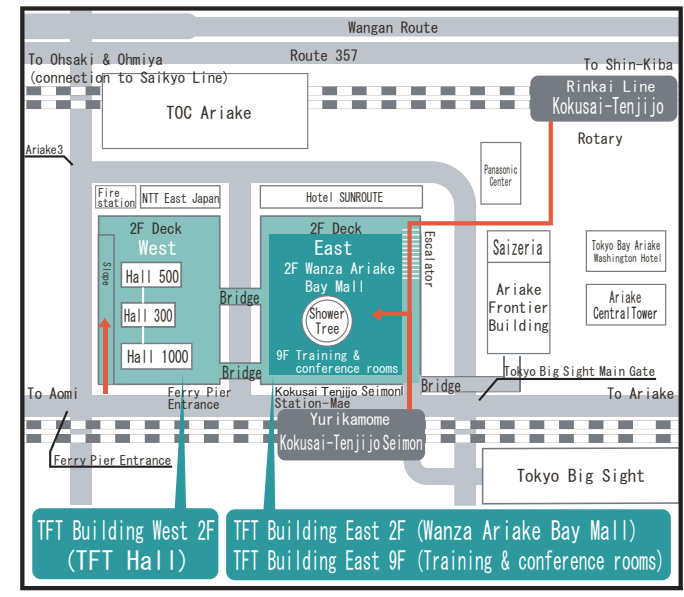

# Access to TFT (Tokyo Fashion Town) Building

**TFT Building Access Map**  
As of Aug. 10, 2011

## Express Bus (Keihin Kyuko Bus)

## Rinkai line