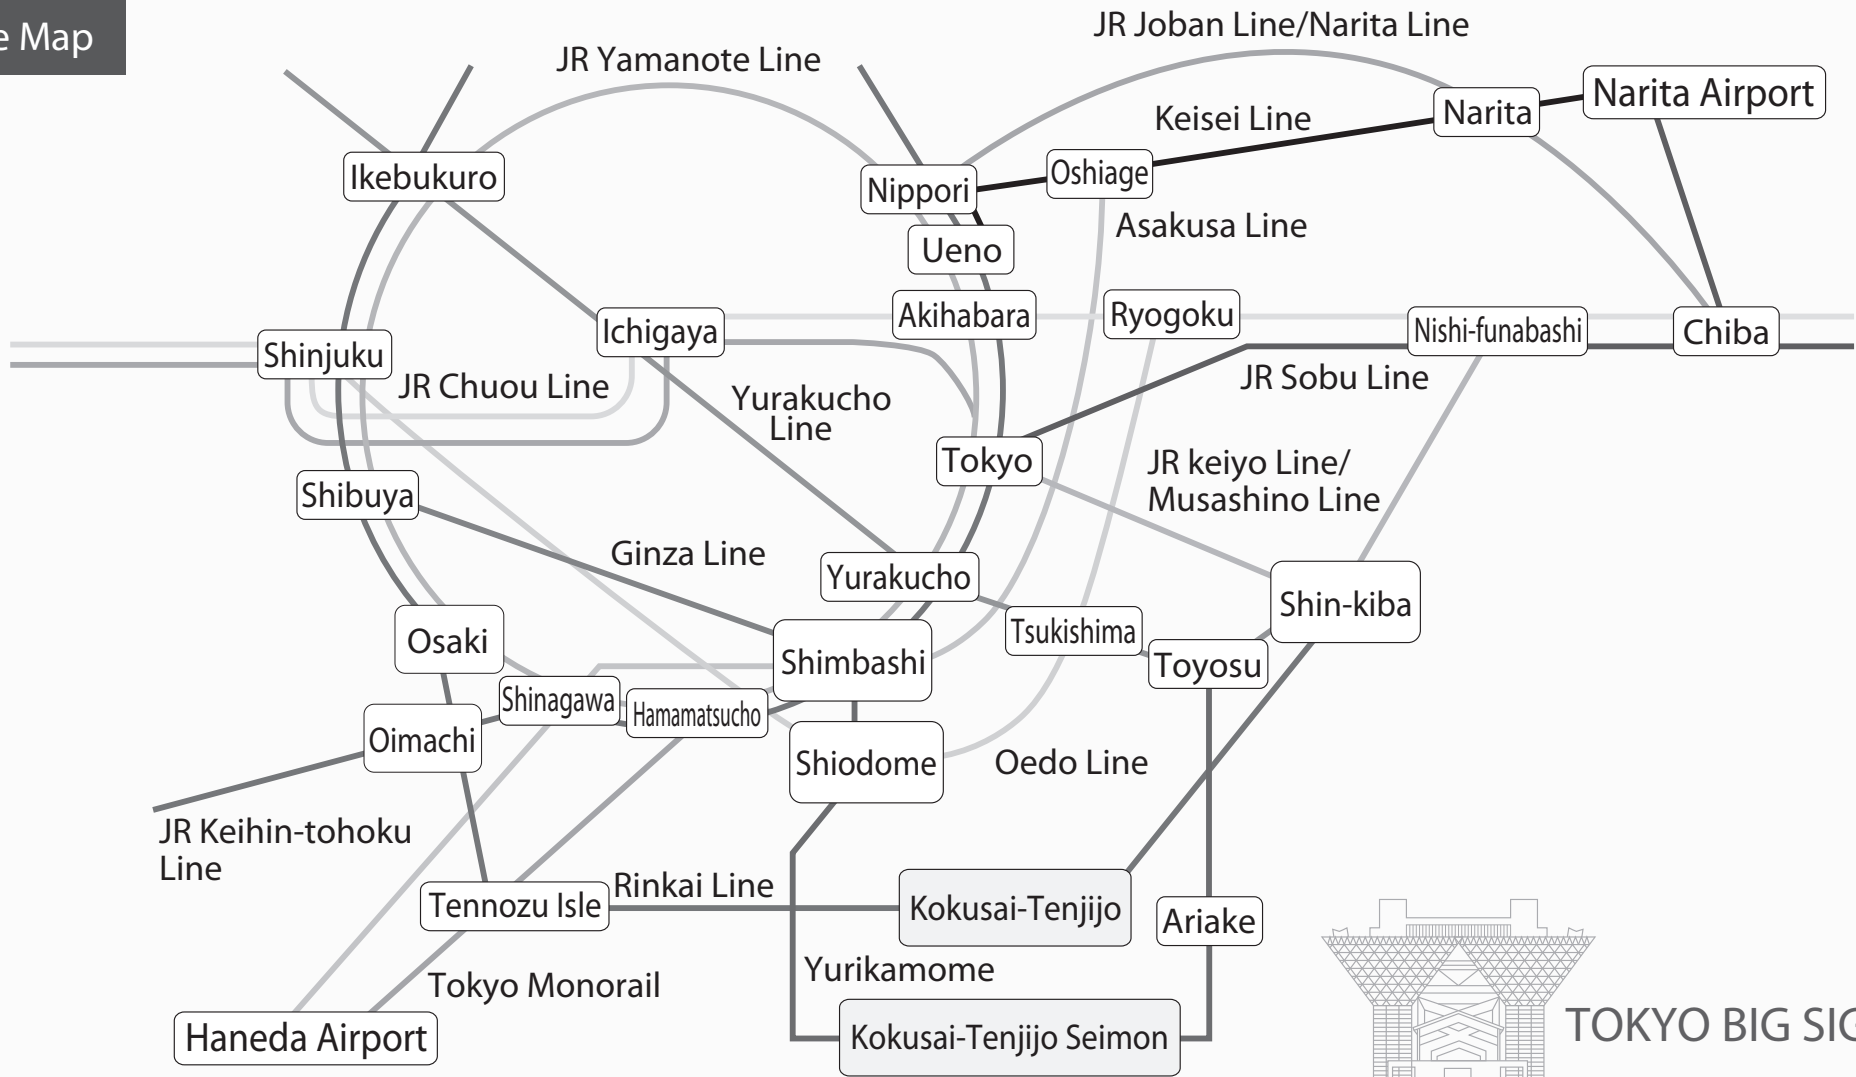

# Line Map

TOKYO BIG SIGHT